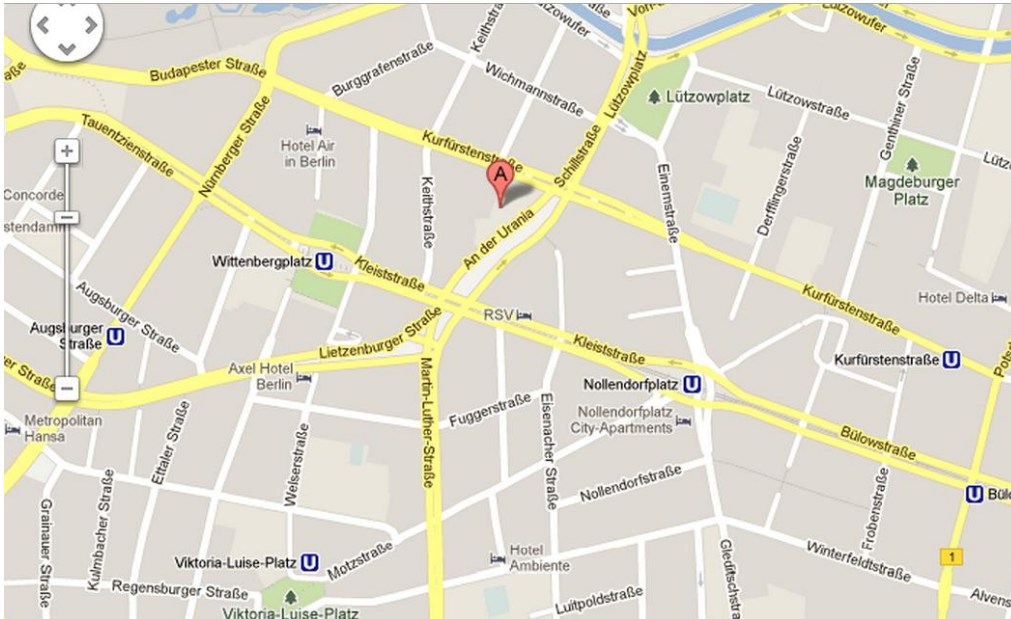

Directions

Getting to the Workshop

We are meeting at the Free University Berlin's School of Business & Economics which is situated in the southwest of Berlin in the city district of Dahlem. The address is Boltzmannstr. 20, 14195 Berlin (room: Kaminzimmer; take the main entrance of the building, go one stair up, turn left and you won't miss it).

Approach by public transportation

The closest U-Bahn Station: Thielplatz. Walking distance to the School: around 8 minutes.

Arrival from Tegel Airport

Take Bus X9 or 109 (Direction Zoological Garden), transfer to the U7 at U-Bahn Station Jakob-Kaiser-Platz (Direction Rudow) and go to U-Bahn station Fehrbelliner Platz, from there transfer to the U3 (Direction Krumme Lanke) and get out at U-Bahn station Thielplatz. (Travel time around 40min)

Arrival by car

Take the Autobahn A115 north until Hüttenweg. Exit, turn in the direction of Dahlem, follow along Hüttenweg until Clayalle, turn right on Clayalle, from there turn onto Garystr. (second cross street left) and then right into Boltzmannstr (fifth street right).

From Motel One to Conference Location

Take the U-Bahn U3 from Wittenbergplatz to Thielplatz.

Maps

Hotel: An der Urania 12/14

Workshop location: Boltzmannstr. 20

Restaurant Mädchenitaliener