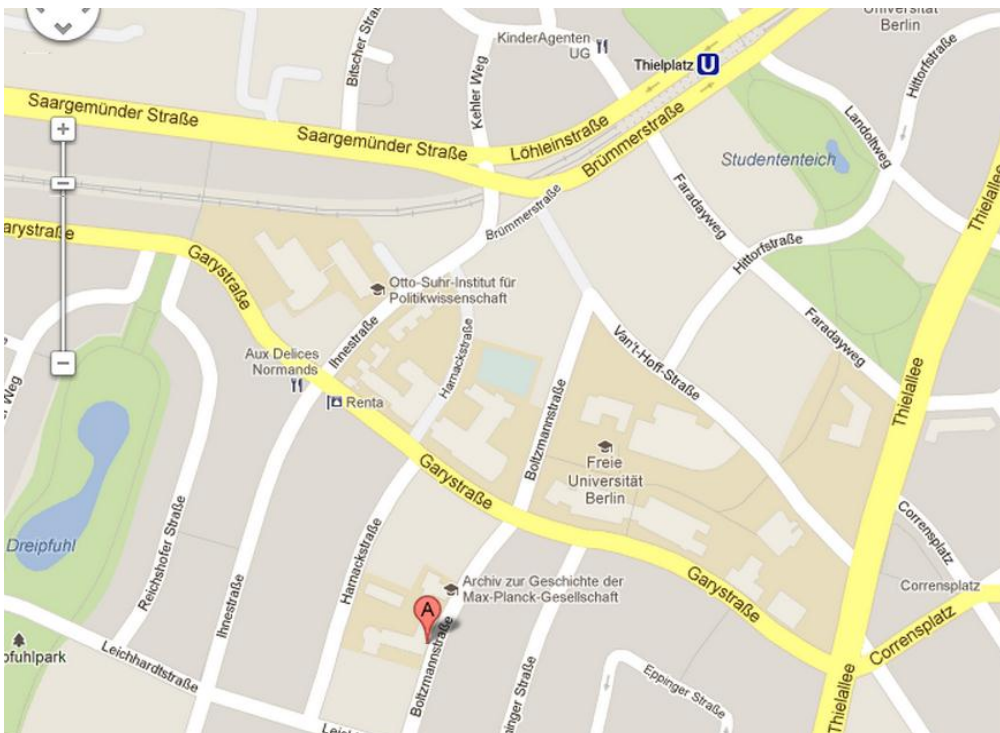

Directions

Getting to the Workshop

We are meeting at the Free University Berlin's School of Business & Economics which is situated in the southwest of Berlin in the city district of Dahlem. The address is Boltzmannstr. 20, 14195 Berlin (room: Kaminzimmer; take the main entrance of the building, go one stair up, turn left and you won't miss it).

Approach by public transportation

The closest U-Bahn Station: Thielplatz. Walking distance to the School: around 8 minutes.

Arrival from Tegel Airport

Take Bus X9 or 109 (Direction Zoological Garden), transfer to the U7 at U-Bahn Station Jakob-Kaiser-Platz (Direction Rudow) and go to U-Bahn station Fehrbelliner Platz, from there transfer to the U3 (Direction Krumme Lanke) and get out at U-Bahn station Thielplatz. (Travel time around 40min)

Arrival by car

Take the Autobahn A115 north until Hüttenweg. Exit, turn in the direction of Dahlem, follow along Hüttenweg until Clayalle, turn right on Clayalle, from there turn onto Garystr. (second cross street left) and then right into Boltzmannstr (fifth street right).

From Motel One to Conference Location

Take the U-Bahn U3 from Wittenbergplatz to Thielplatz.

Maps

Hotel: An der Urania 12/14

Workshop location: Boltzmannstr. 20

Restaurant Mädchenitaliener