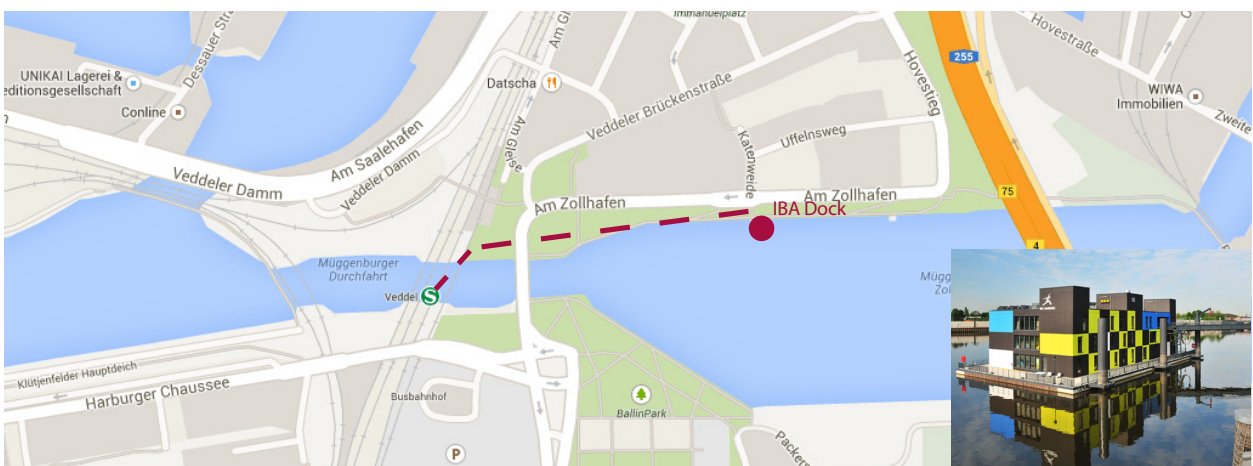

Getting to the Pre-Workshop Lecture

The Pre-Workshop Event is taking place at the Präsidium of the HafenCity Universität.

The address is Großer Grasbrook 9 | 20457 Hamburg | Back door (Hofeingang).

Take the U4 (eg. from Berliner Tor) to Überseequartier or the Bus No. 6 (from Hauptbahnhof/ Kirchenallee) to Auf dem Sande.

Getting to Restaurant Cox

Lange Reihe 68, Greifswalder Str. 43 | 20099 Hamburg | tel. +49 40 249422

From the Pre-Workshop Event:

Take the U4 from Überseequartier in the direction of Billstedt get off at Hauptbahnhof Nord or take the Bus No. 6 from Singapurstraße (see map on page 1) in direction of Borgweg to Gurlittstraße.

Getting to the Workshop

We are meeting at the IBA Dock which is situated in the southeast of Hamburg on the Veddel. The address is Am Zollhafen 12 | 20539 Hamburg.

From the Hotel:

Walk or take the U1 to the Hauptbahnhof. Take the S3 in direction of Neugraben or Stade or the S31 in direction of Hamburg-Harburg to Veddel (BallinStadt).

Get on one of the last cars of the train. The Station is located on a bridge, take the exit in the back of the station and you'll see the IBA Dock from there (travel time approx. 25 min).

Getting to Marinehof