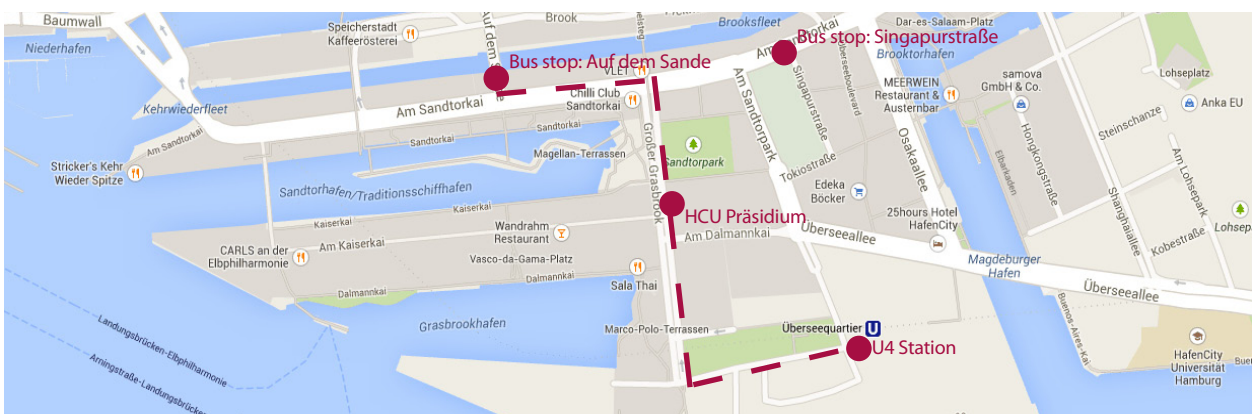

Getting to the Pre-Workshop Lecture

The Pre-Workshop Event is taking place at the Präsidium of the HafenCity Universität.

The address is Großer Grasbrook 9 | 20457 Hamburg | Back door (Hofeingang).

Take the U4 (eg. from Berliner Tor) to Überseequartier or the Bus No. 6 (from Hauptbahnhof/ Kirchenallee) to Auf dem Sande.

Getting to the Workshop

We are meeting at the IBA Dock which is situated in the southeast of Hamburg on the Veddel. The address is Am Zollhafen 12 | 20539 Hamburg.

From the Hotel:

Walk or take the U1 to the Hauptbahnhof. Take the S3 in direction of Neugraben or Stade or the S31 in direction of Hamburg-Harburg to Veddel (BallinStadt).

Get on one of the last cars of the train. The Station is located on a bridge, take the exit in the back of the station and you'll see the IBA Dock from there (travel time approx. 25 min).

Getting to Marinehof

From IBA Dock:

Take the S3 in direction of Elbgaustraße/Pinneberg to Stadthausbrücke (approx. 15 min).

City maps and public transportation information on the internet

Hamburg public transportation services on: www.hvv.de