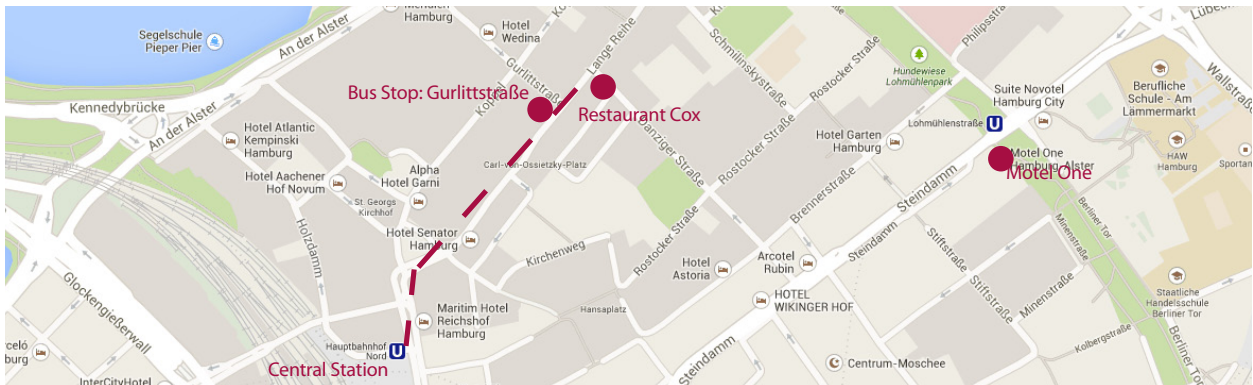

Getting to the Pre-Workshop Lecture

The Pre-Workshop Event is taking place at the Präsidium of the HafenCity Universität.

The address is Großer Grasbrook 9 | 20457 Hamburg | Back door (Hofeingang).

Take the U4 (eg. from Berliner Tor) to Überseequartier or the Bus No. 6 (from Hauptbahnhof/ Kirchenallee) to Auf dem Sande.

Getting to the Workshop

We are meeting at the IBA Dock which is situated in the southeast of Hamburg on the Veddel. The address is Am Zollhafen 12 | 20539 Hamburg.

From the Hotel:

Walk or take the U1 to the Hauptbahnhof. Take the S3 in direction of Neugraben or Stade or the S31 in direction of Hamburg-Harburg to Veddel (BallinStadt).

Get on one of the last cars of the train. The Station is located on a bridge, take the exit in the back of the station and you'll see the IBA Dock from there (travel time approx. 25 min).

Getting to Marinehof

From IBA Dock:

Take the S3 in direction of Elbgaustraße/Pinneberg to Stadthausbrücke (approx. 15 min).

City maps and public transportation information on the internet

Hamburg public transportation services on: www.hvv.de