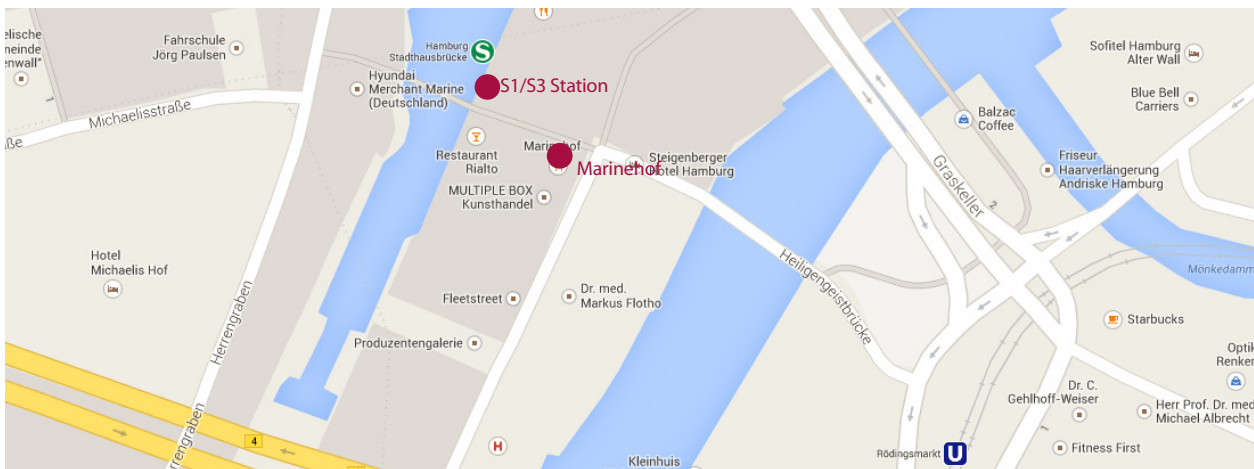

Getting to the Pre-Workshop Lecture

The Pre-Workshop Event is taking place at the Präsidium of the HafenCity Universität.

The address is Großer Grasbrook 9 | 20457 Hamburg | Back door (Hofeingang).

Take the U4 (eg. from Berliner Tor) to Überseequartier or the Bus No. 6 (from Hauptbahnhof/ Kirchenallee) to Auf dem Sande.

Getting to the Workshop

We are meeting at the IBA Dock which is situated in the southeast of Hamburg on the Veddel. The address is Am Zollhafen 12 | 20539 Hamburg.

From the Hotel:

Walk or take the U1 to the Hauptbahnhof. Take the S3 in direction of Neugraben or Stade or the S31 in direction of Hamburg-Harburg to Veddel (BallinStadt). Get on one of the last cars of the train. The Station is located on a bridge, take the exit in the back of the station and you'll see the IBA Dock from there (travel time approx. 25 min).

Getting to Marinehof

Admiralitätsstraße 77 | 20459 Hamburg | tel. +49 40 3742579.

From the Hotel:

Walk or take the U1 to the Hauptbahnhof. Take the S3 in direction of Elbgaustraße/Pinneberg or the S1 in direction of Wedel/Blankenese to Stadthausbrücke (approx. 12 min).

From IBA Dock:

Take the S3 in direction of Elbgaustraße/Pinneberg to Stadthausbrücke (approx. 15 min).

City maps and public transportation information on the internet

Hamburg public transportation services on: www.hvv.de