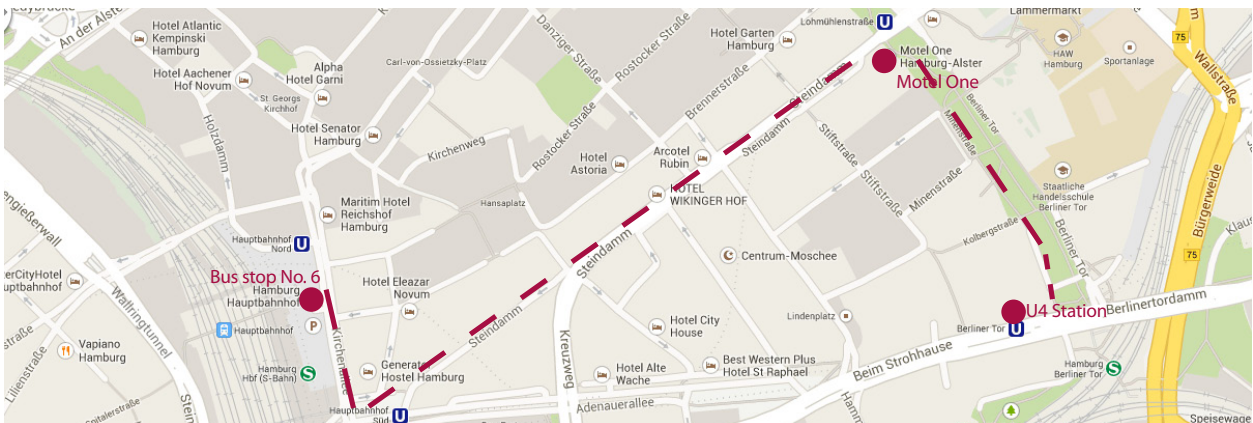

Getting to the Pre-Workshop Lecture

The Pre-Workshop Event is taking place at the Präsidium of the HafenCity Universität.

The address is Großer Grasbrook 9 | 20457 Hamburg | Back door (Hofeingang).

Take the U4 (eg. from Berliner Tor) to Überseequartier or the Bus No. 6 (from Hauptbahnhof/ Kirchenallee) to Auf dem Sande.

Getting to the Workshop

We are meeting at the IBA Dock which is situated in the southeast of Hamburg on the Veddel. The address is Am Zollhafen 12 | 20539 Hamburg.

From the Hotel:

Walk or take the U1 to the Hauptbahnhof. Take the S3 in direction of Neugraben or Stade or the S31 in direction of Hamburg-Harburg to Veddel (BallinStadt).

Get on one of the last cars of the train. The Station is located on a bridge, take the exit in the back of the station and you'll see the IBA Dock from there (travel time approx. 25 min).

Getting to Marinehof

From IBA Dock:

Take the S3 in direction of Elbgaustraße/Pinneberg to Stadthausbrücke (approx. 15 min).

City maps and public transportation information on the internet

Hamburg public transportation services on: www.hvv.de