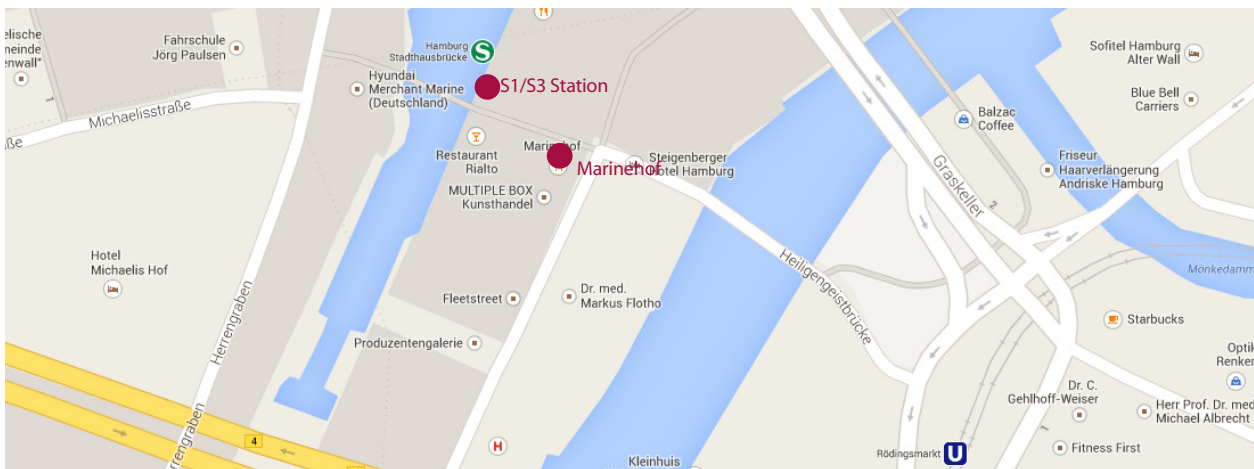

Getting to the Workshop

We are meeting at the IBA Dock which is situated in the southeast of Hamburg on the Veddel. The address is Am Zollhafen 12 | 20539 Hamburg.

From the Hotel:

Walk or take the U1 to the Hauptbahnhof. Take the S3 in direction of Neugraben or Stade or the S31 in direction of Hamburg-Harburg to Veddel (BallinStadt).

Get on one of the last cars of the train. The Station is located on a bridge, take the exit in the back of the station and you'll see the IBA Dock from there (travel time approx. 25 min).

Getting to Marinehof

Admiralitätsstraße 77 | 20459 Hamburg | tel. +49 40 3742579.

From the Hotel:

Walk or take the U1 to the Hauptbahnhof. Take the S3 in direction of Elbgaustraße/Pinneberg or the S1 in direction of Wedel/Blankenese to Stadthausbrücke (approx. 12 min).

From IBA Dock:

Take the S3 in direction of Elbgaustraße/Pinneberg to Stadthausbrücke (approx. 15 min).

City maps and public transportation information on the internet

Hamburg public transportation services on: www.hvv.de