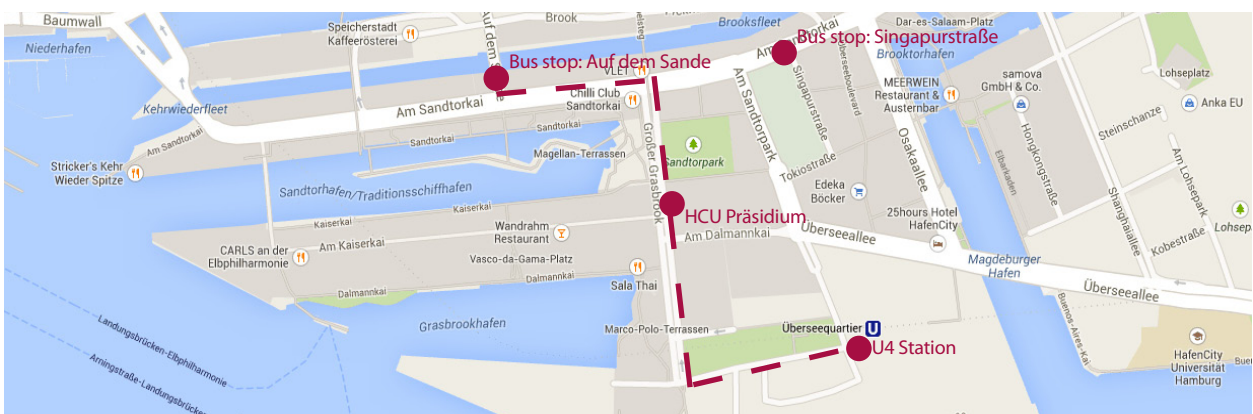

Getting to the Pre-Workshop Lecture

The Pre-Workshop Event is taking place at the Präsidium of the HafenCity Universität.

The address is Großer Grasbrook 9 | 20457 Hamburg | Back door (Hofeingang).

Take the U4 (eg. from Berliner Tor) to Überseequartier or the Bus No. 6 (from Hauptbahnhof/ Kirchenallee) to Auf dem Sande.

Getting to the Workshop

We are meeting at the IBA Dock which is situated in the southeast of Hamburg on the Veddel. The address is Am Zollhafen 12 | 20539 Hamburg.

From the Hotel:

Walk or take the U1 to the Hauptbahnhof. Take the S3 in direction of Neugraben or Stade or the S31 in direction of Hamburg-Harburg to Veddel (BallinStadt). Get on one of the last cars of the train. The Station is located on a bridge, take the exit in the back of the station and you'll see the IBA Dock from there (travel time approx. 25 min).

Getting to Marinehof

Admiralitätsstraße 77 | 20459 Hamburg | tel. +49 40 3742579.

From the Hotel:

Walk or take the U1 to the Hauptbahnhof. Take the S3 in direction of Elbgaustraße/Pinneberg or the S1 in direction of Wedel/Blankenese to Stadthausbrücke (approx. 12 min).

From IBA Dock:

Take the S3 in direction of Elbgaustraße/Pinneberg to Stadthausbrücke (approx. 15 min).

City maps and public transportation information on the internet

Hamburg public transportation services on: www.hvv.de