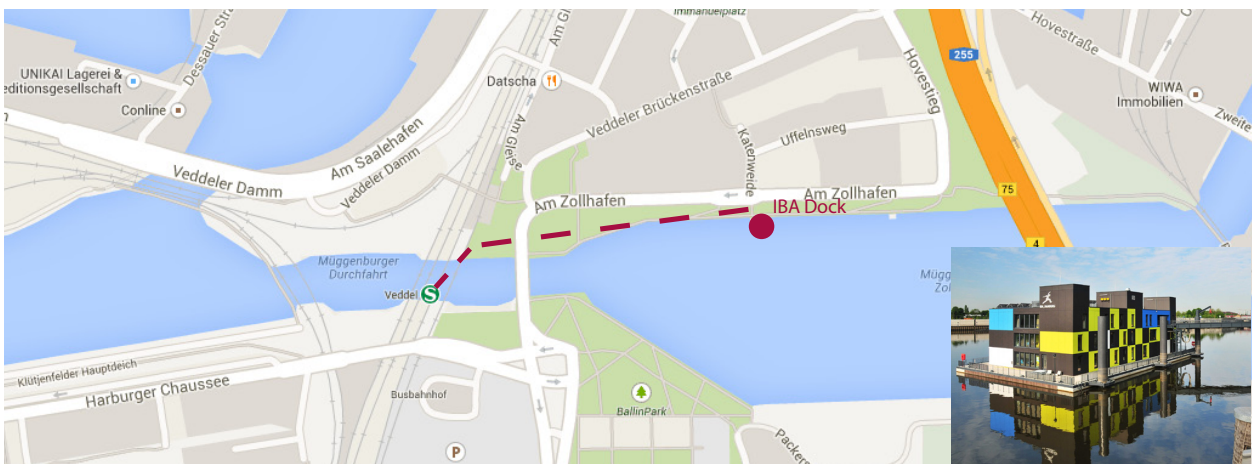

Getting to the Pre-Workshop Lecture

The Pre-Workshop Event is taking place at the Präsidium of the HafenCity Universität.

The address is Großer Grasbrook 9 | 20457 Hamburg | Back door (Hofeingang).

Take the U4 (eg. from Berliner Tor) to Überseequartier or the Bus No. 6 (from Hauptbahnhof/ Kirchenallee) to Auf dem Sande.

Getting to Restaurant Cox

Lange Reihe 68, Greifswalder Str. 43 | 20099 Hamburg | tel. +49 40 249422

From the Pre-Workshop Event:

Take the U4 from Überseequartier in the direction of Billstedt get off at Hauptbahnhof Nord or take the Bus No. 6 from Singapurstraße (see map on page 1) in direction of Borgweg to Gurlittstraße.

Getting to the Workshop

We are meeting at the IBA Dock which is situated in the southeast of Hamburg on the Veddel. The address is Am Zollhafen 12 | 20539 Hamburg.

From the Hotel:

Walk or take the U1 to the Hauptbahnhof. Take the S3 in direction of Neugraben or Stade or the S31 in direction of Hamburg-Harburg to Veddel (BallinStadt). Get on one of the last cars of the train. The Station is located on a bridge, take the exit in the back of the station and you'll see the IBA Dock from there (travel time approx. 25 min).

Getting to Marinehof

Admiralitätsstraße 77 | 20459 Hamburg | tel. +49 40 3742579.

From the Hotel:

Walk or take the U1 to the Hauptbahnhof. Take the S3 in direction of Elbgaustraße/Pinneberg or the S1 in direction of Wedel/Blankenese to Stadthausbrücke (approx. 12 min).