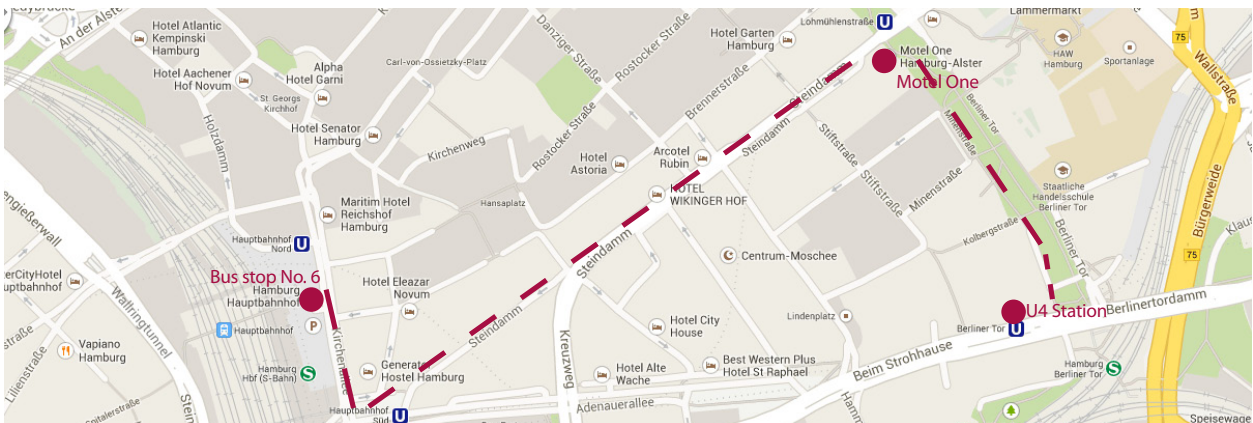

Getting to the Pre-Workshop Lecture

The Pre-Workshop Event is taking place at the Präsidium of the HafenCity Universität.

The address is Großer Grasbrook 9 | 20457 Hamburg | Back door (Hofeingang).

Take the U4 (eg. from Berliner Tor) to Überseequartier or the Bus No. 6 (from Hauptbahnhof/ Kirchenallee) to Auf dem Sande.

Getting to the Workshop

We are meeting at the IBA Dock which is situated in the southeast of Hamburg on the Veddel. The address is Am Zollhafen 12 | 20539 Hamburg.

From the Hotel:

Walk or take the U1 to the Hauptbahnhof. Take the S3 in direction of Neugraben or Stade or the S31 in direction of Hamburg-Harburg to Veddel (BallinStadt). Get on one of the last cars of the train. The Station is located on a bridge, take the exit in the back of the station and you'll see the IBA Dock from there (travel time approx. 25 min).

Getting to Marinehof

Admiralitätsstraße 77 | 20459 Hamburg | tel. +49 40 3742579.

From the Hotel:

Walk or take the U1 to the Hauptbahnhof. Take the S3 in direction of Elbgaustraße/Pinneberg or the S1 in direction of Wedel/Blankenese to Stadthausbrücke (approx. 12 min).

From IBA Dock:

Take the S3 in direction of Elbgaustraße/Pinneberg to Stadthausbrücke (approx. 15 min).

City maps and public transportation information on the internet

Hamburg public transportation services on: www.hvv.de