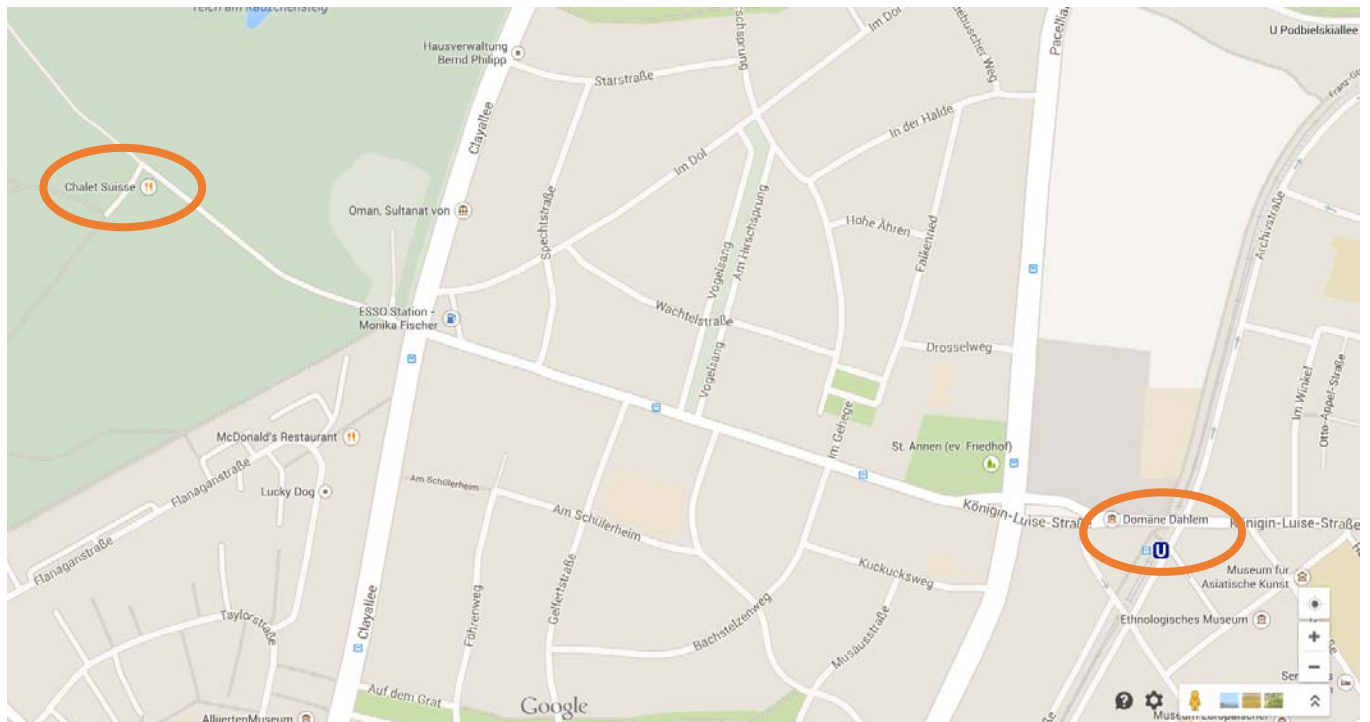

Restaurant Chalet Suisse

From conference location to restaurant: We will take you by car

From restaurant to hotel: We will take you by car to U-Bahn U1 (Dahlem Dorf); the U1 takes you directly to Wittenbergplatz