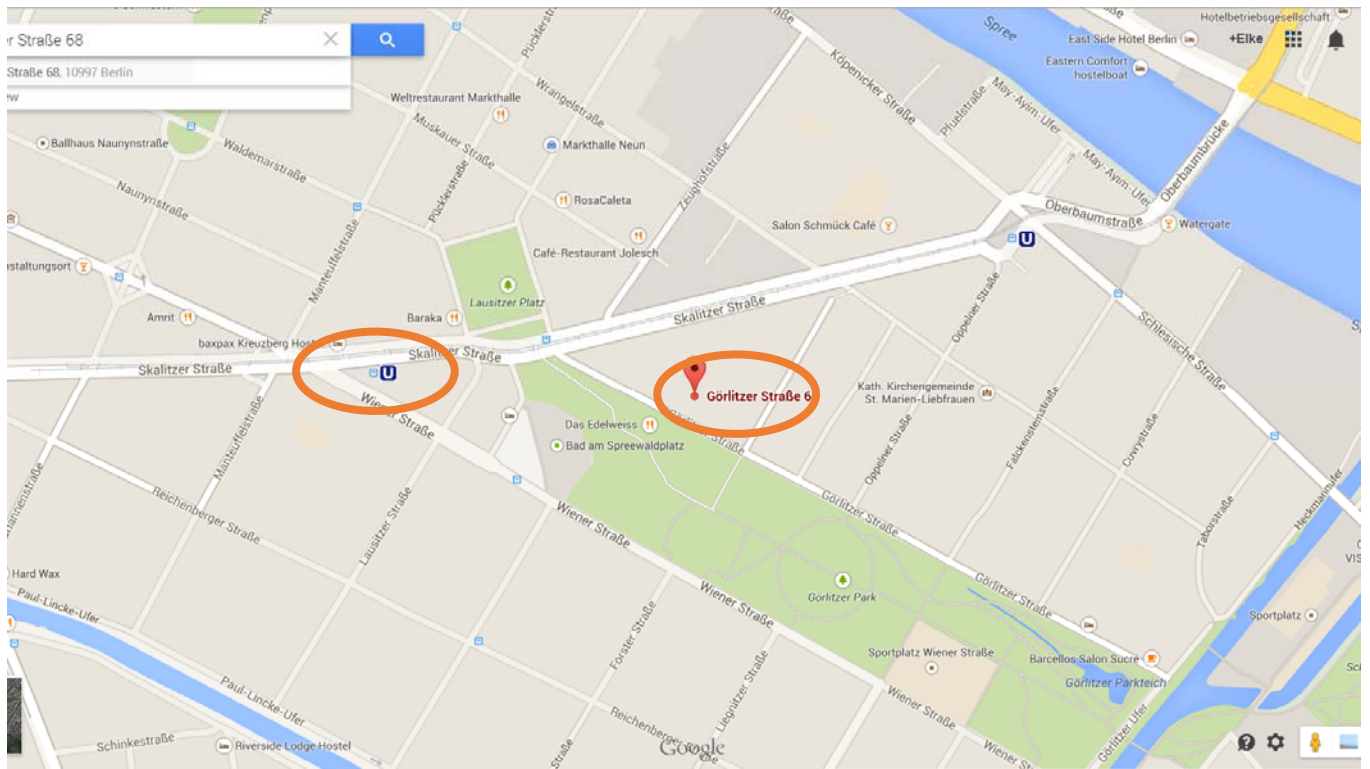

Directions

Getting to the Workshop

We are meeting at the Free University Berlin's School of Business & Economics which is situated in the southwest of Berlin in the city district of Dahlem. The address is Boltzmannstr. 20, 14195 Berlin (room: Kaminzimmer; take the main entrance of the building, go one stair up, turn left and you won't miss it).

Approach by public transportation

The closest U-Bahn Station: Thielplatz. Walking distance to the School: around 8 minutes.

Arrival from Tegel Airport

Take Bus X9 or 109 (Direction Zoological Garden), transfer to the U7 at U-Bahn Station Jakob-Kaiser-Platz (Direction Rudow) and go to U-Bahn station Fehrbelliner Platz, from there transfer to the U3 (Direction Krumme Lanke) and get out at U-Bahn station Thielplatz. (Travel time around 40min)

Arrival by car

Take the Autobahn A115 north until Hüttenweg. Exit, turn in the direction of Dahlem, follow along Hüttenweg until Clayalle, turn right on Clayalle, from there turn onto Garystr. (second cross street left) and then right into Boltzmannstr (fifth street right).

From hotel to conference location: Take the U-Bahn U3 from Wittenbergplatz to Thielplatz (final destination: Krumme Lanke)

Restaurant Gipfeltreffen

From conference location to restaurant: Take the U-Bahn U3 from Thielplatz to Wittenbergplatz; change to U1 and go to Görlitzer Bahnhof (final destination: Warschauer Str.)