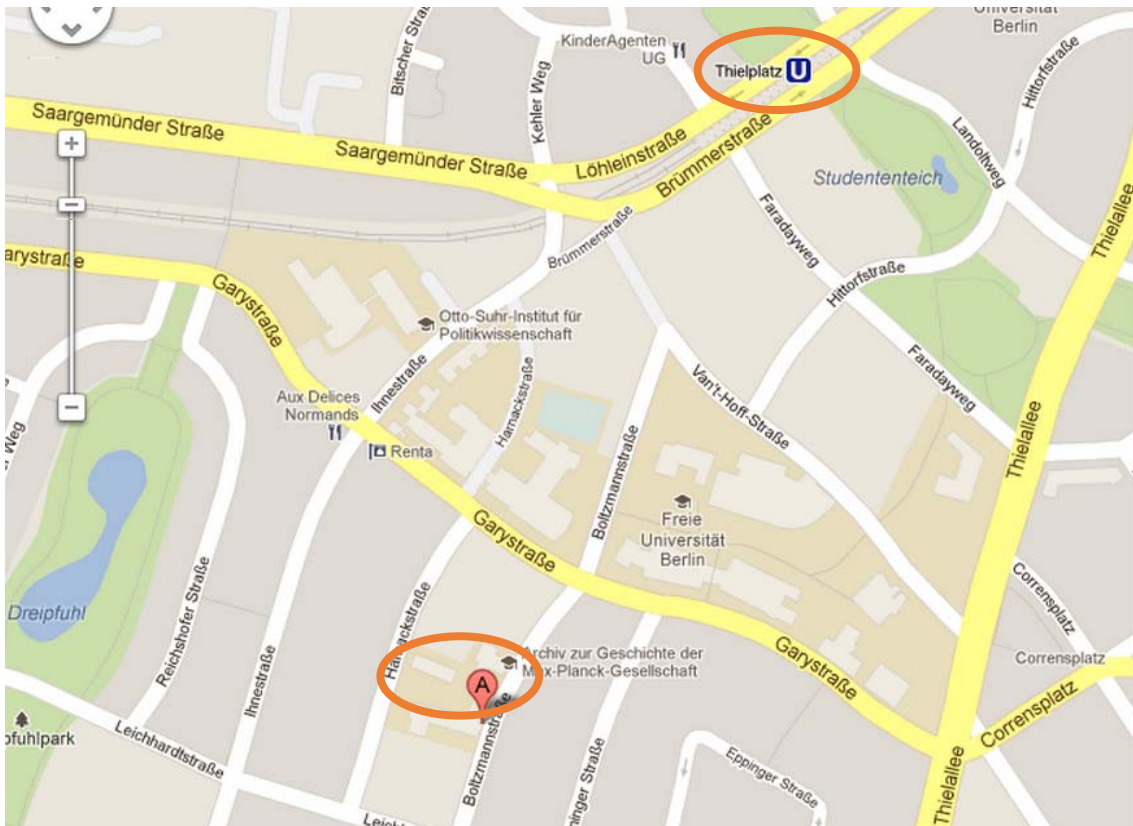

Directions

Getting to the Workshop

We are meeting at the Free University Berlin's School of Business & Economics which is situated in the southwest of Berlin in the city district of Dahlem. The address is Boltzmannstr. 20, 14195 Berlin (room: Kaminzimmer; take the main entrance of the building, go one stair up, turn left and you won't miss it).

Approach by public transportation

The closest U-Bahn Station: Thielplatz. Walking distance to the School: around 8 minutes.

Arrival from Tegel Airport

Take Bus X9 or 109 (Direction Zoological Garden), transfer to the U7 at U-Bahn Station Jakob-Kaiser-Platz (Direction Rudow) and go to U-Bahn station Fehrbelliner Platz, from there transfer to the U3 (Direction Krumme Lanke) and get out at U-Bahn station Thielplatz. (Travel time around 40min)

Arrival by car

Take the Autobahn A115 north until Hüttenweg. Exit, turn in the direction of Dahlem, follow along Hüttenweg until Clayalle, turn right on Clayalle, from there turn onto Garystr. (second cross street left) and then right into Boltzmannstr (fifth street right).

From hotel to conference location: Take the U-Bahn U3 from Wittenbergplatz to Thielplatz (final destination: Krumme Lanke)

Restaurant Gipfeltreffen

From conference location to restaurant: Take the U-Bahn U3 from Thielplatz to Wittenbergplatz; change to U1 and go to Görlitzer Bahnhof (final destination: Warschauer Str.)