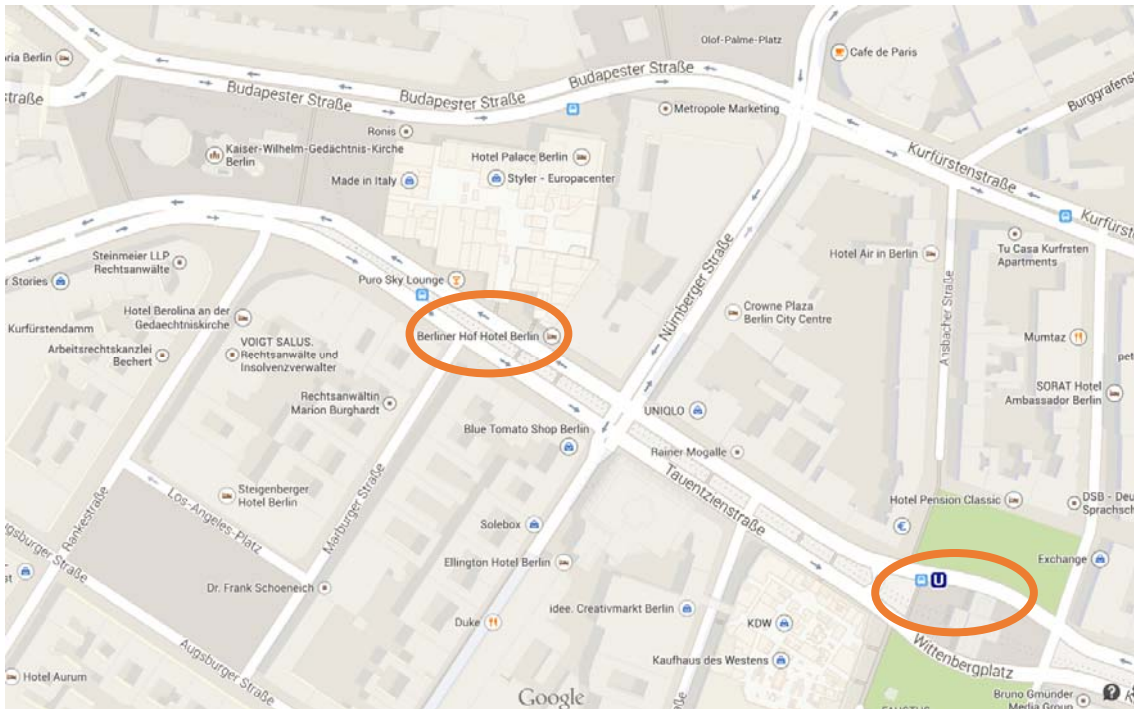

Hotel: Tauentzienstraße 8