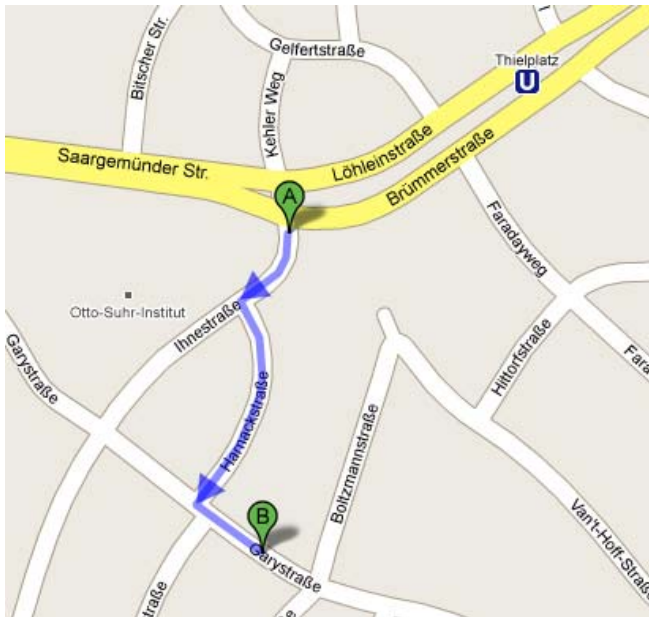

From Harnack-Haus to Henry-Ford-Bau

Henry-Ford-Bau
Garystraße 35
14195 Berlin

Walk down Ihnestraße, turn left into Harnackstraße. After app. 100 meters turn left into Garystraße. The Henry-Ford-Bau is the large white building app. 50 meters on the left-hand side.