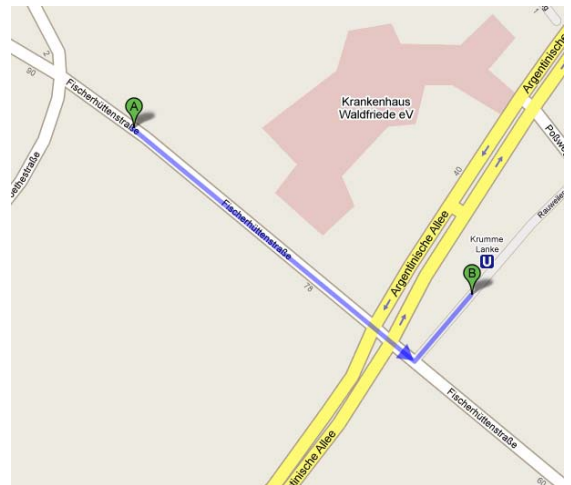

# Literaturhaus Berlin

**Literaturhaus Berlin**  
**Fasanenstraße 23**  
**10719 Berlin-Charlottenburg**  
**Telephone: 0049 (0)30 8872 860**

From Hotel Haus Leopold to Literaturhaus

**Hotel Haus Leopold**  
**Fischerhüttenstr. 113**  
**14163 Berlin**

Take Subway Line 3 direction Nollendorfplatz. After 20 minutes get off at Wittenbergplatz.  
Switch to Subway Line 1 direction Uhlandstraße. After 3 minutes get off at Uhlandstraße.  
Leave the station in the opposite driving direction. After a few meters, turn right, cross Kurfürstendamm and follow Fasanenstraße. The Literaturhaus is the old villa on the right hand side.

From Harnack-Haus to Literaturhaus

**Max-Planck-Gesellschaft**  
**Tagungsstätte Harnack-Haus**  
**Ihnstraße 16-20**  
**14195 Berlin**

Take Subway Line 3 direction Nollendorfplatz. After 20 minutes get off at Wittenbergplatz.  
Switch to Subway Line 1 direction Uhlandstraße. After 3 minutes get off at Uhlandstraße.  
Leave the station in the opposite driving direction. After a few meters, turn right, cross Kurfürstendamm and follow Fasanenstraße. The Literaturhaus is the old villa on the right hand side.