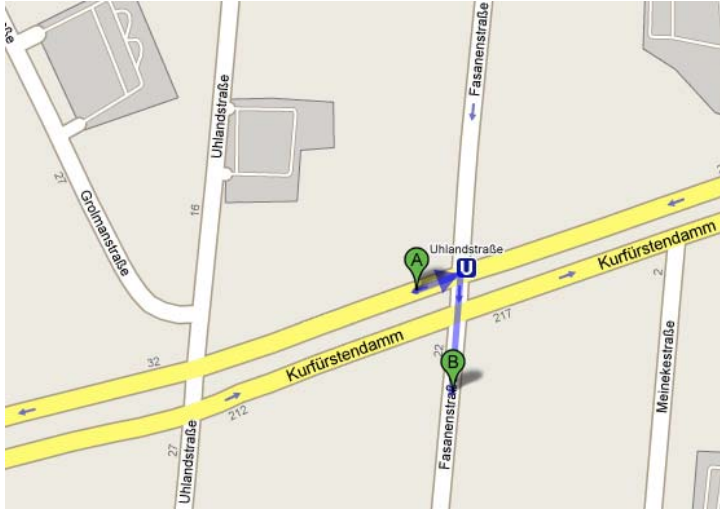

# Literaturhaus Berlin

**Literaturhaus Berlin**  
**Fasanenstraße 23**  
**10719 Berlin-Charlottenburg**  
**Telephone: 0049 (0)30 8872 860**

From Hotel Haus Leopold to Literaturhaus

**Hotel Haus Leopold**  
**Fischerhüttenstr. 113**  
**14163 Berlin**

Take Subway Line 3 direction Nollendorfplatz. After 20 minutes get off at Wittenbergplatz.  
Switch to Subway Line 1 direction Uhlandstraße. After 3 minutes get off at Uhlandstraße.  
Leave the station in the opposite driving direction. After a few meters, turn right, cross Kurfürstendamm and follow Fasanenstraße. The Literaturhaus is the old villa on the right hand side.

From Harnack-Haus to Literaturhaus

**Max-Planck-Gesellschaft**  
**Tagungsstätte Harnack-Haus**  
**Ihnstraße 16-20**  
**14195 Berlin**

Take Subway Line 3 direction Nollendorfplatz. After 20 minutes get off at Wittenbergplatz.  
Switch to Subway Line 1 direction Uhlandstraße. After 3 minutes get off at Uhlandstraße.  
Leave the station in the opposite driving direction. After a few meters, turn right, cross Kurfürstendamm and follow Fasanenstraße. The Literaturhaus is the old villa on the right hand side.